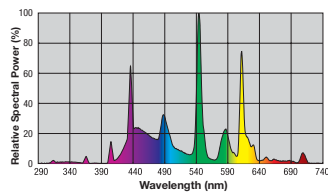

Distance	25W		UVA		Illuminance	
	Inch	cm	$\mu\text{W}/\text{cm}^2$	LUX		
4	10	500	15350			
8	20	135	3810			
12	30	60	1780			
16	40	25	1030			
20	50	20	690			
24	60	10	510			
28	70	7	370			
32	80	3	320			
36	90	1	250			
40	100	0	230			

REPTILE BULB RATING SYSTEM ©

UVB: 5/5 (5 green circles)

UVA: 5/5 (5 green circles)

REPTILE VISION: 5/5 (5 green circles)

HUMAN VISION: 5/5 (5 green circles)

HEAT: 0/5 (0 green circles)

© 2012 Exo Terra / Hagen Inc.