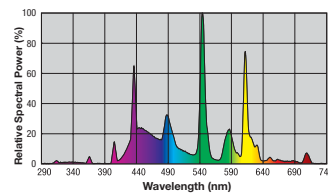

Distance	25W		UVA		Illuminance	
	Inch	cm	$\mu\text{W}/\text{cm}^2$	LUX		
4	10	500	15350			
8	20	135	3810			
12	30	60	1780			
16	40	25	1030			
20	50	20	690			
24	60	10	510			
28	70	7	370			
32	80	3	320			
36	90	1	250			
40	100	0	230			

REPTILE BULB RATING SYSTEM ©

UVB: 5/5 (5 green circles)

UVA: 5/5 (5 green circles)

REPTILE VISION: 5/5 (5 green circles)

HUMAN VISION: 5/5 (5 green circles)

HEAT: 0/5 (0 green circles)

© 2012 Exo Terra / Hagen Inc.